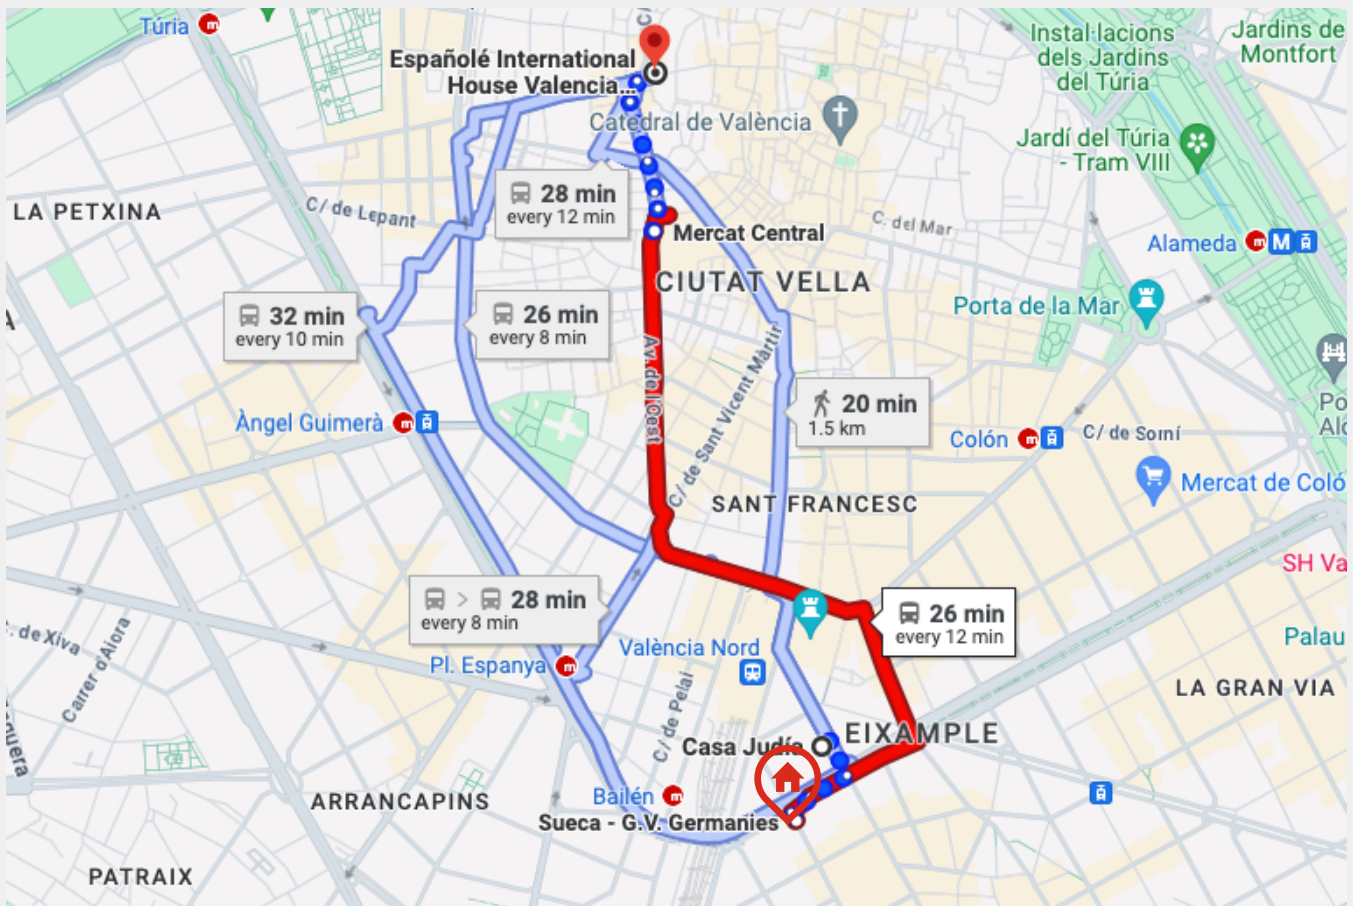

Bart, Pepe, Porky & Lee Travel Plan

Host Accommodation: C. de Castelló, 20 Ensanche, 46004, Valencia
Travel Time: around 26 mins

- Walk from host accommodation to Sueca - G.V.Germanies. (3 mins)
- Grab the Line 7 bus from the Sueca bus stop to Mercat Central (4 stops, 5 mins)
- Walk from Mercat Central to Espanolé (5 mins)

Blue Stamp Travel office in UK (office hours): 0044 (0) 115 9404 500
Blue Stamp Travel 24-hour EMERGENCY: 0044 (0) 7799 671 922
Emergency Services: Number 112